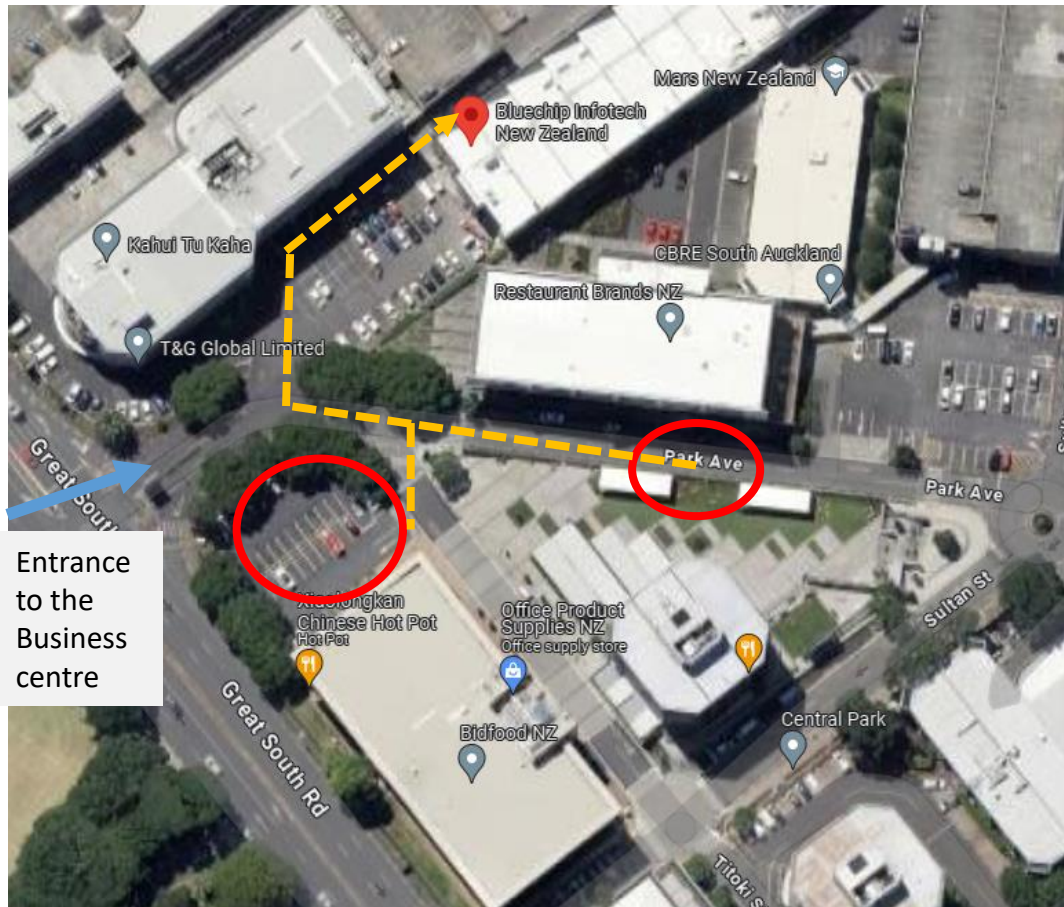

Parking Instructions for Visitors and Couriers

How to find us through 656 Great South Road Ellerslie

Entrance to the Business centre

You should use Parkable or ParkMate to find available parks in the complex.

There is free 90mins parking in two non-reserved areas, closest is in front of the Central Kitchen Café, the other is underground below The Green. Both parks are accessible through Park Ave. For those parks you need to use the Parkmate app or the machine near the parking sites even for the free period.

Walking path towards the office entrance on 17 Sultan Street